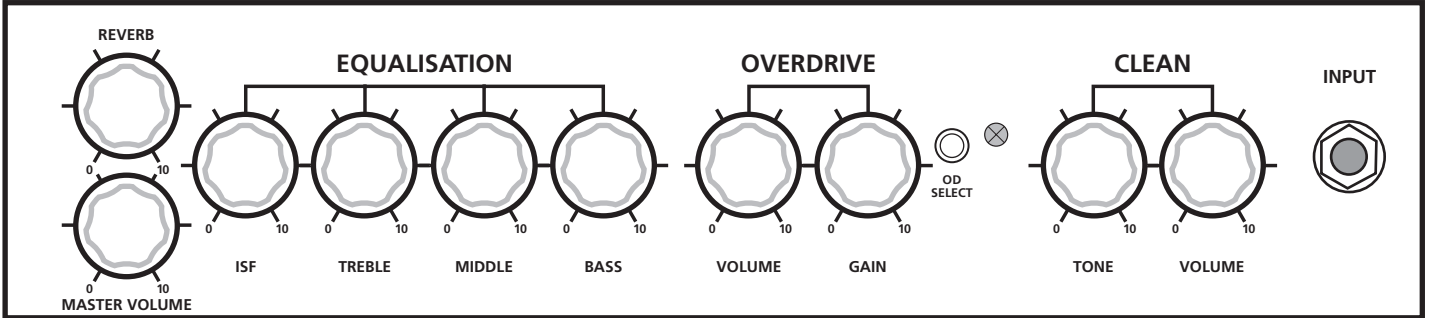

HT STUDIO 20H
User Settings

Blackstar®

AMPLIFICATION

Name: _____