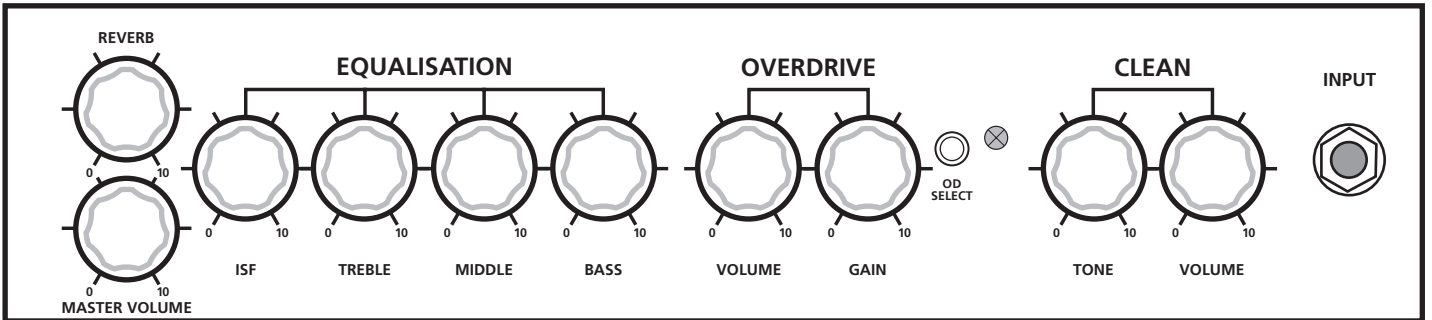

Name: _____